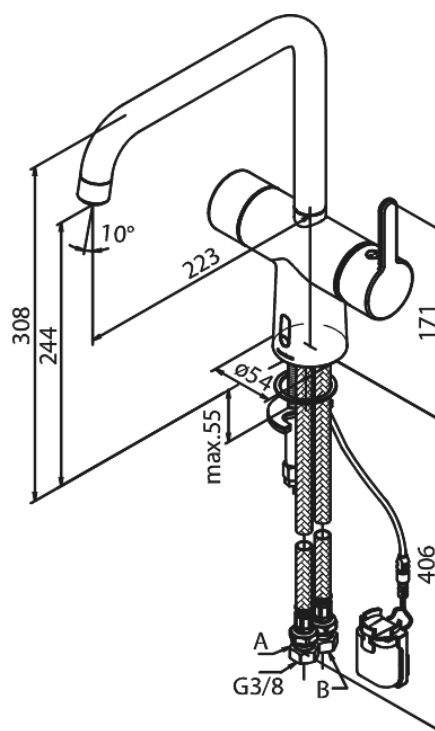

Product features

FM Mattsson Mora Group Denmark
Østbirkvej 2, DK-5240 Odense NØ

+45 88 33 00 34 damixa-international@fmm-mora.com

Mere information på DK-56416218

damixa